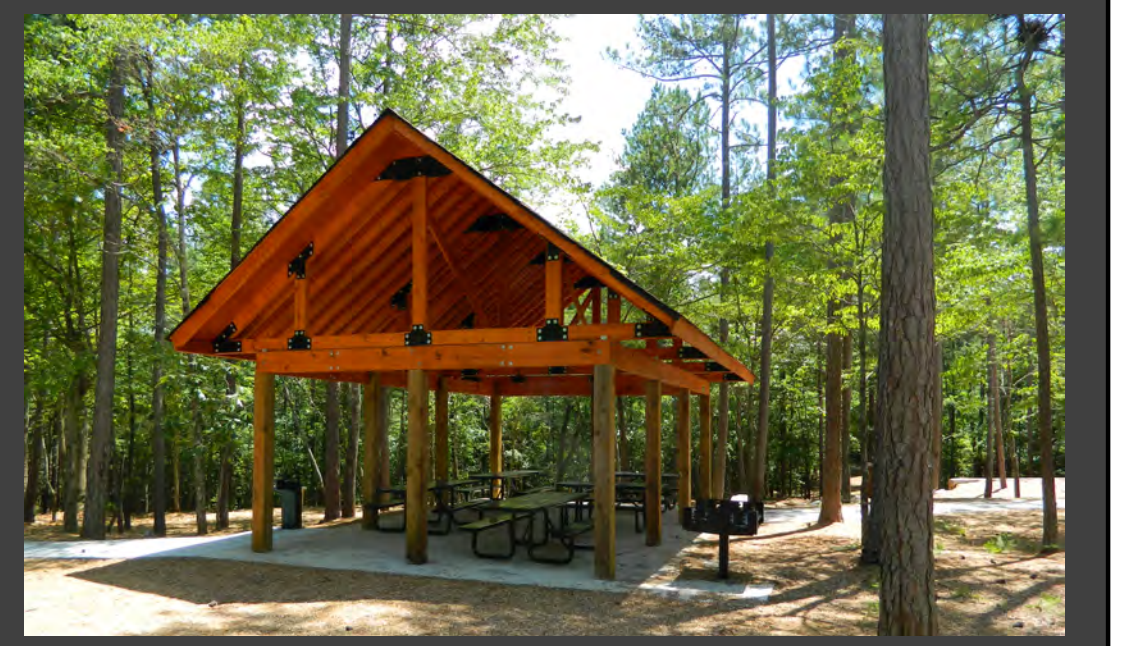

TRAILS AND SEATING