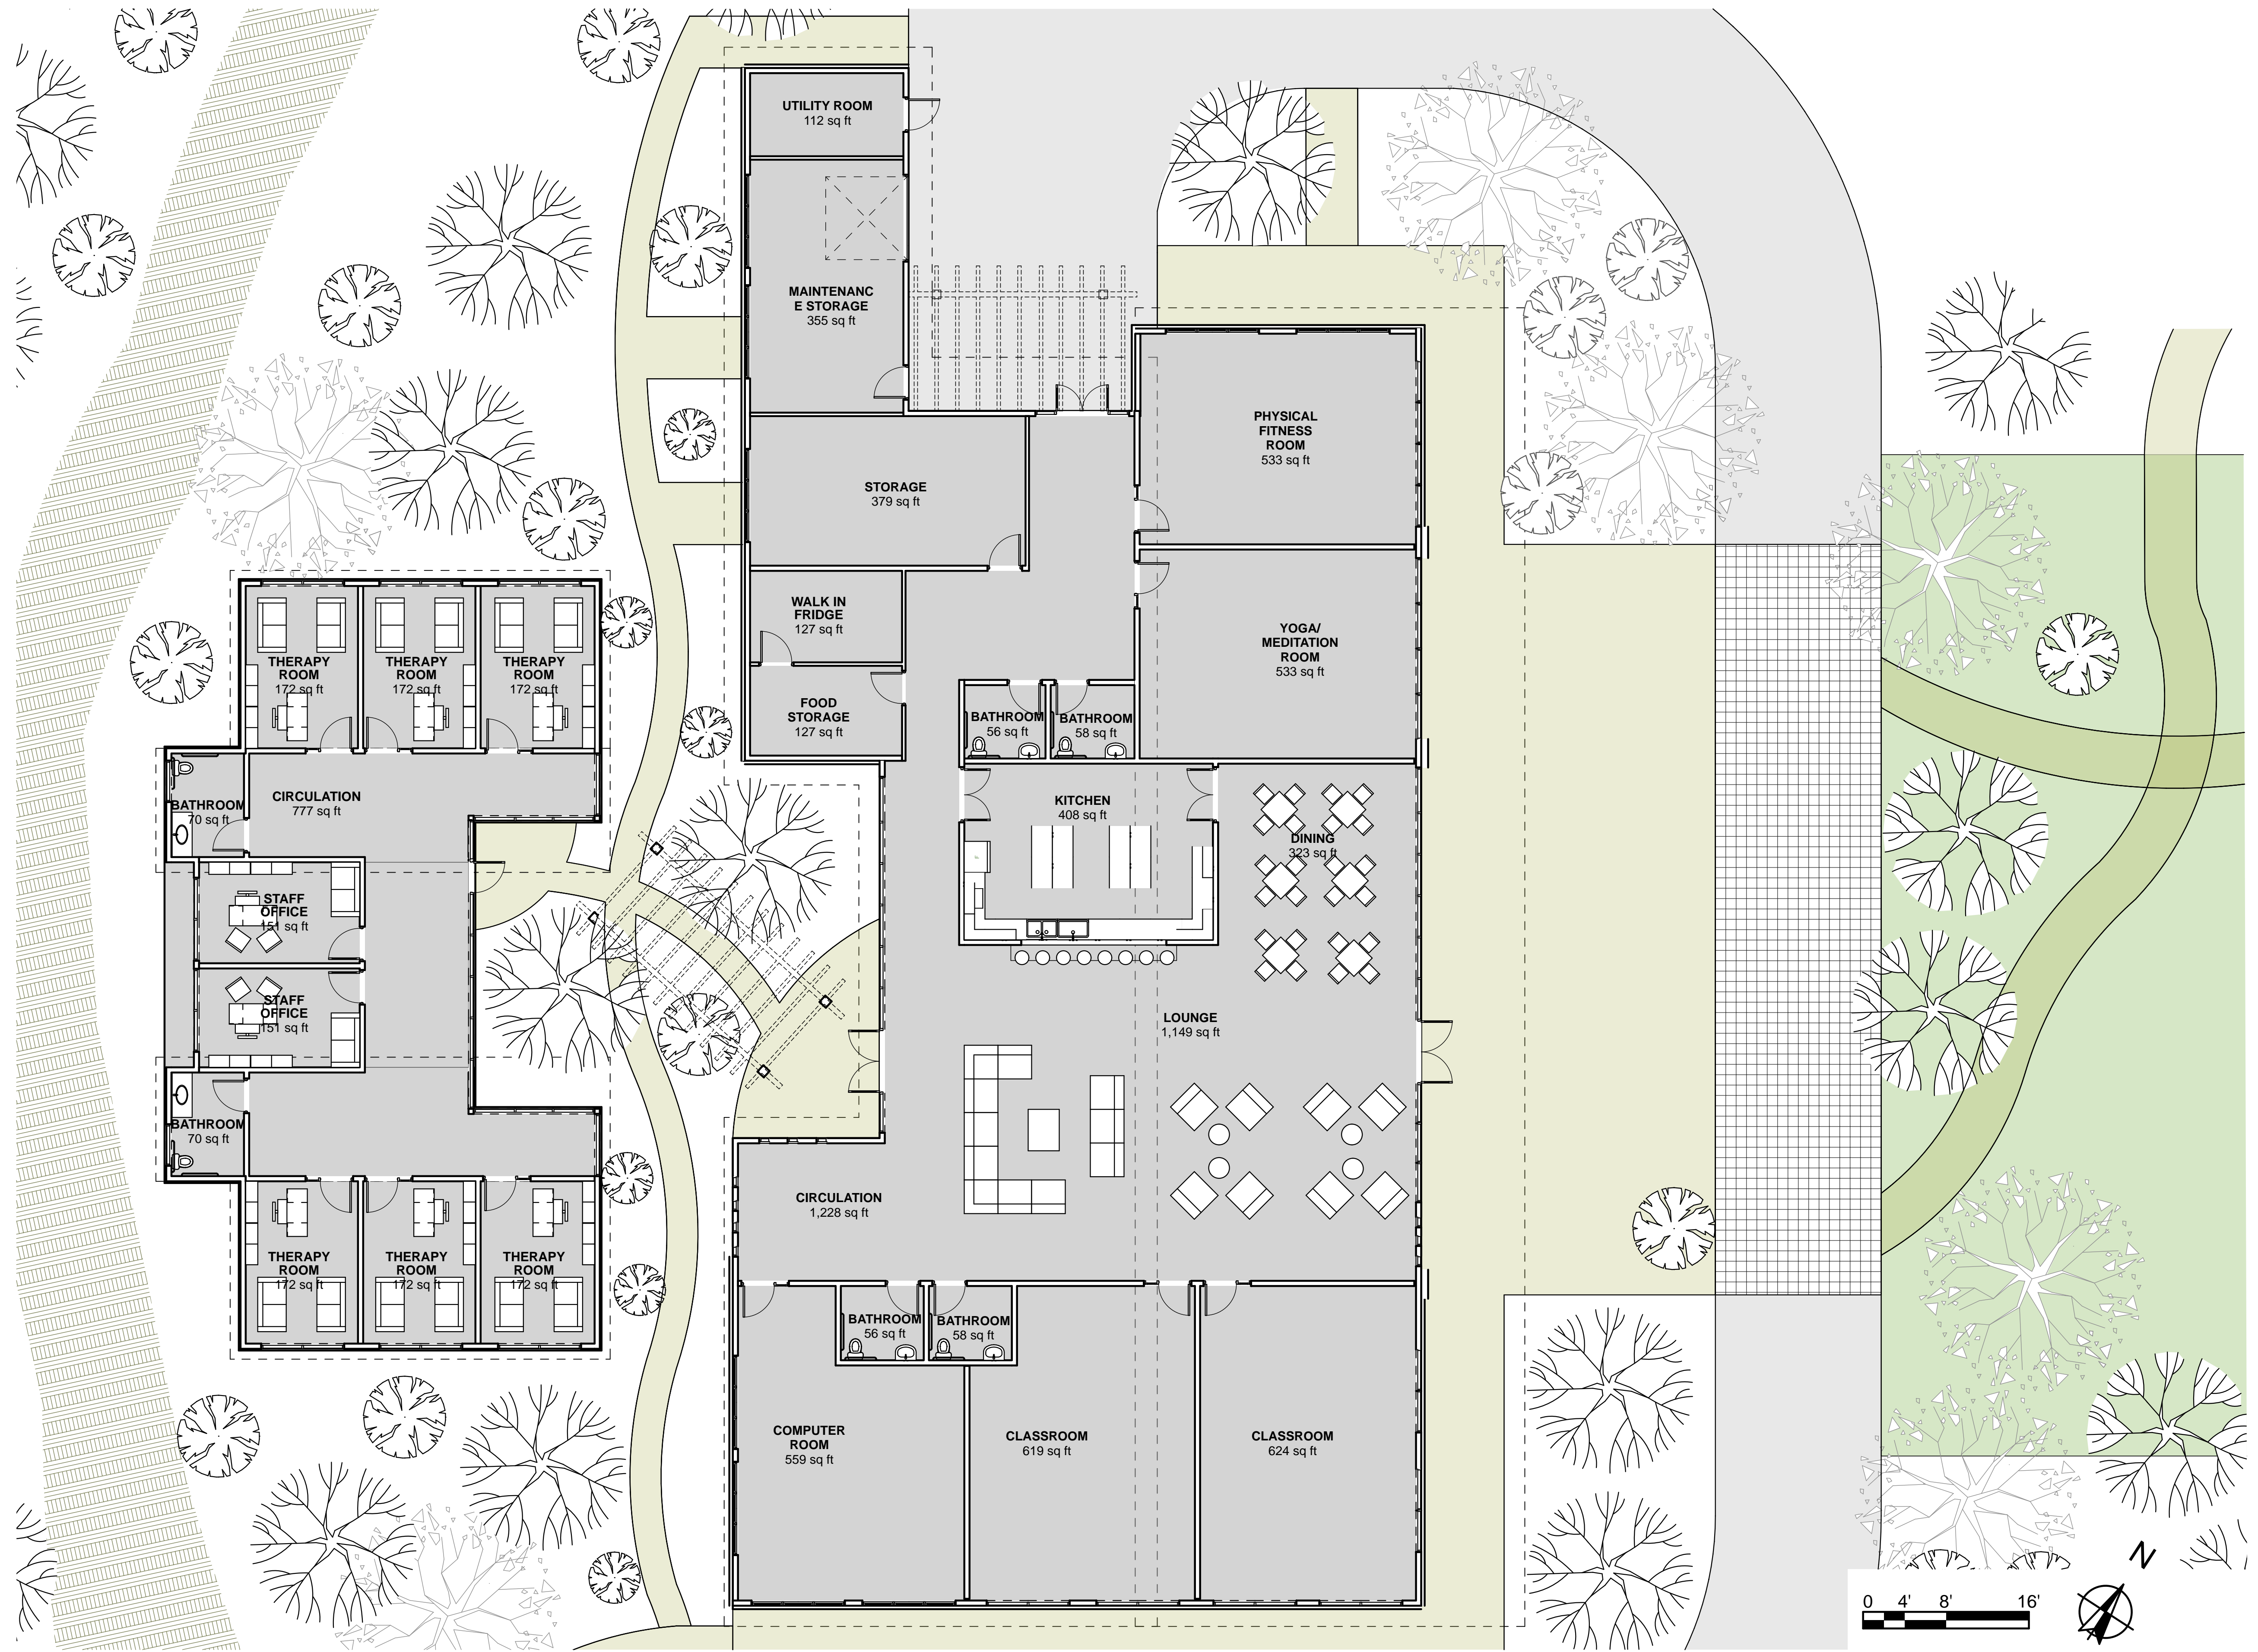

# HEALING CENTER CAMPUS

CONCEPTUAL MASTER PLAN AND DESIGN

10/25/18

FRAMING VIEWS

LABYRINTH

TRAILS AND SEATING

HOUSES

**CONCEPTUAL SITE PLAN**

**ST. JUDES RANCH FOR CHILDREN CSEC HEALING CAMPUS**

100 ST JUDE'S ST BOULDER CITY, NV 89005

for ST. JUDE'S RANCH FOR CHILDREN

CONCEPTUAL MASTER PLAN AND DESIGN

A-2

10/25/18

**MULTI-PURPOSE & THERAPY BUILDING FLOOR PLAN**

**ST. JUDES RANCH FOR CHILDREN CSEC HEALING CAMPUS**

CONCEPTUAL MASTER PLAN AND DESIGN

100 ST JUDE'S ST BOULDER CITY, NV 89005

for ST. JUDE'S RANCH FOR CHILDREN

**ADMINISTRATION & EMERGENCY SHELTER BUILDING FLOOR PLAN**

**ST. JUDES RANCH FOR CHILDREN CSEC HEALING CAMPUS**

CONCEPTUAL MASTER PLAN AND DESIGN

100 ST JUDE'S ST BOULDER CITY, NV 89005

for ST. JUDE'S RANCH FOR CHILDREN

**HOUSE 1 FLOOR PLAN**

**HOUSE 2 FLOOR PLAN**