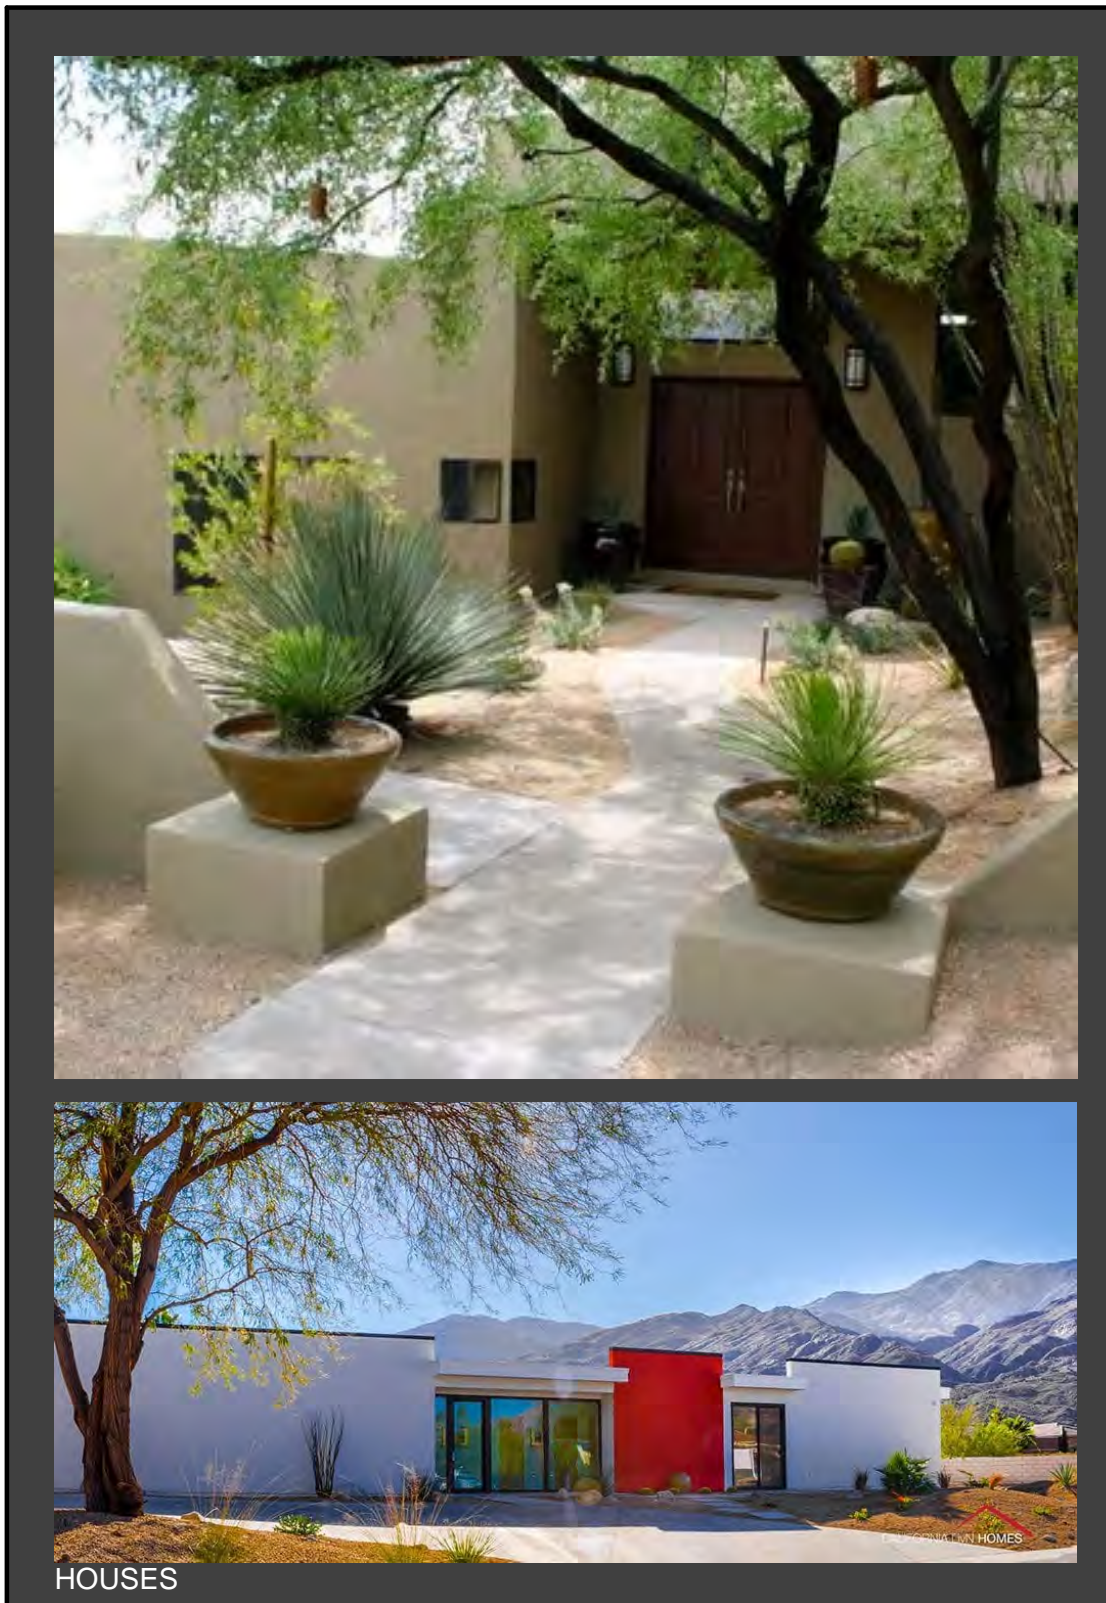

# HEALING CENTER CAMPUS

CONCEPTUAL MASTER PLAN AND DESIGN

10/25/18

FRAMING VIEWS

LABYRINTH

TRAILS AND SEATING

HOUSES

**CONCEPTUAL SITE PLAN**

**ST. JUDES RANCH FOR CHILDREN CSEC HEALING CAMPUS**

100 ST JUDE'S ST BOULDER CITY, NV 89005

for ST. JUDE'S RANCH FOR CHILDREN

CONCEPTUAL MASTER PLAN AND DESIGN

A-2

10/25/18

**MULTI-PURPOSE & THERAPY BUILDING FLOOR PLAN**