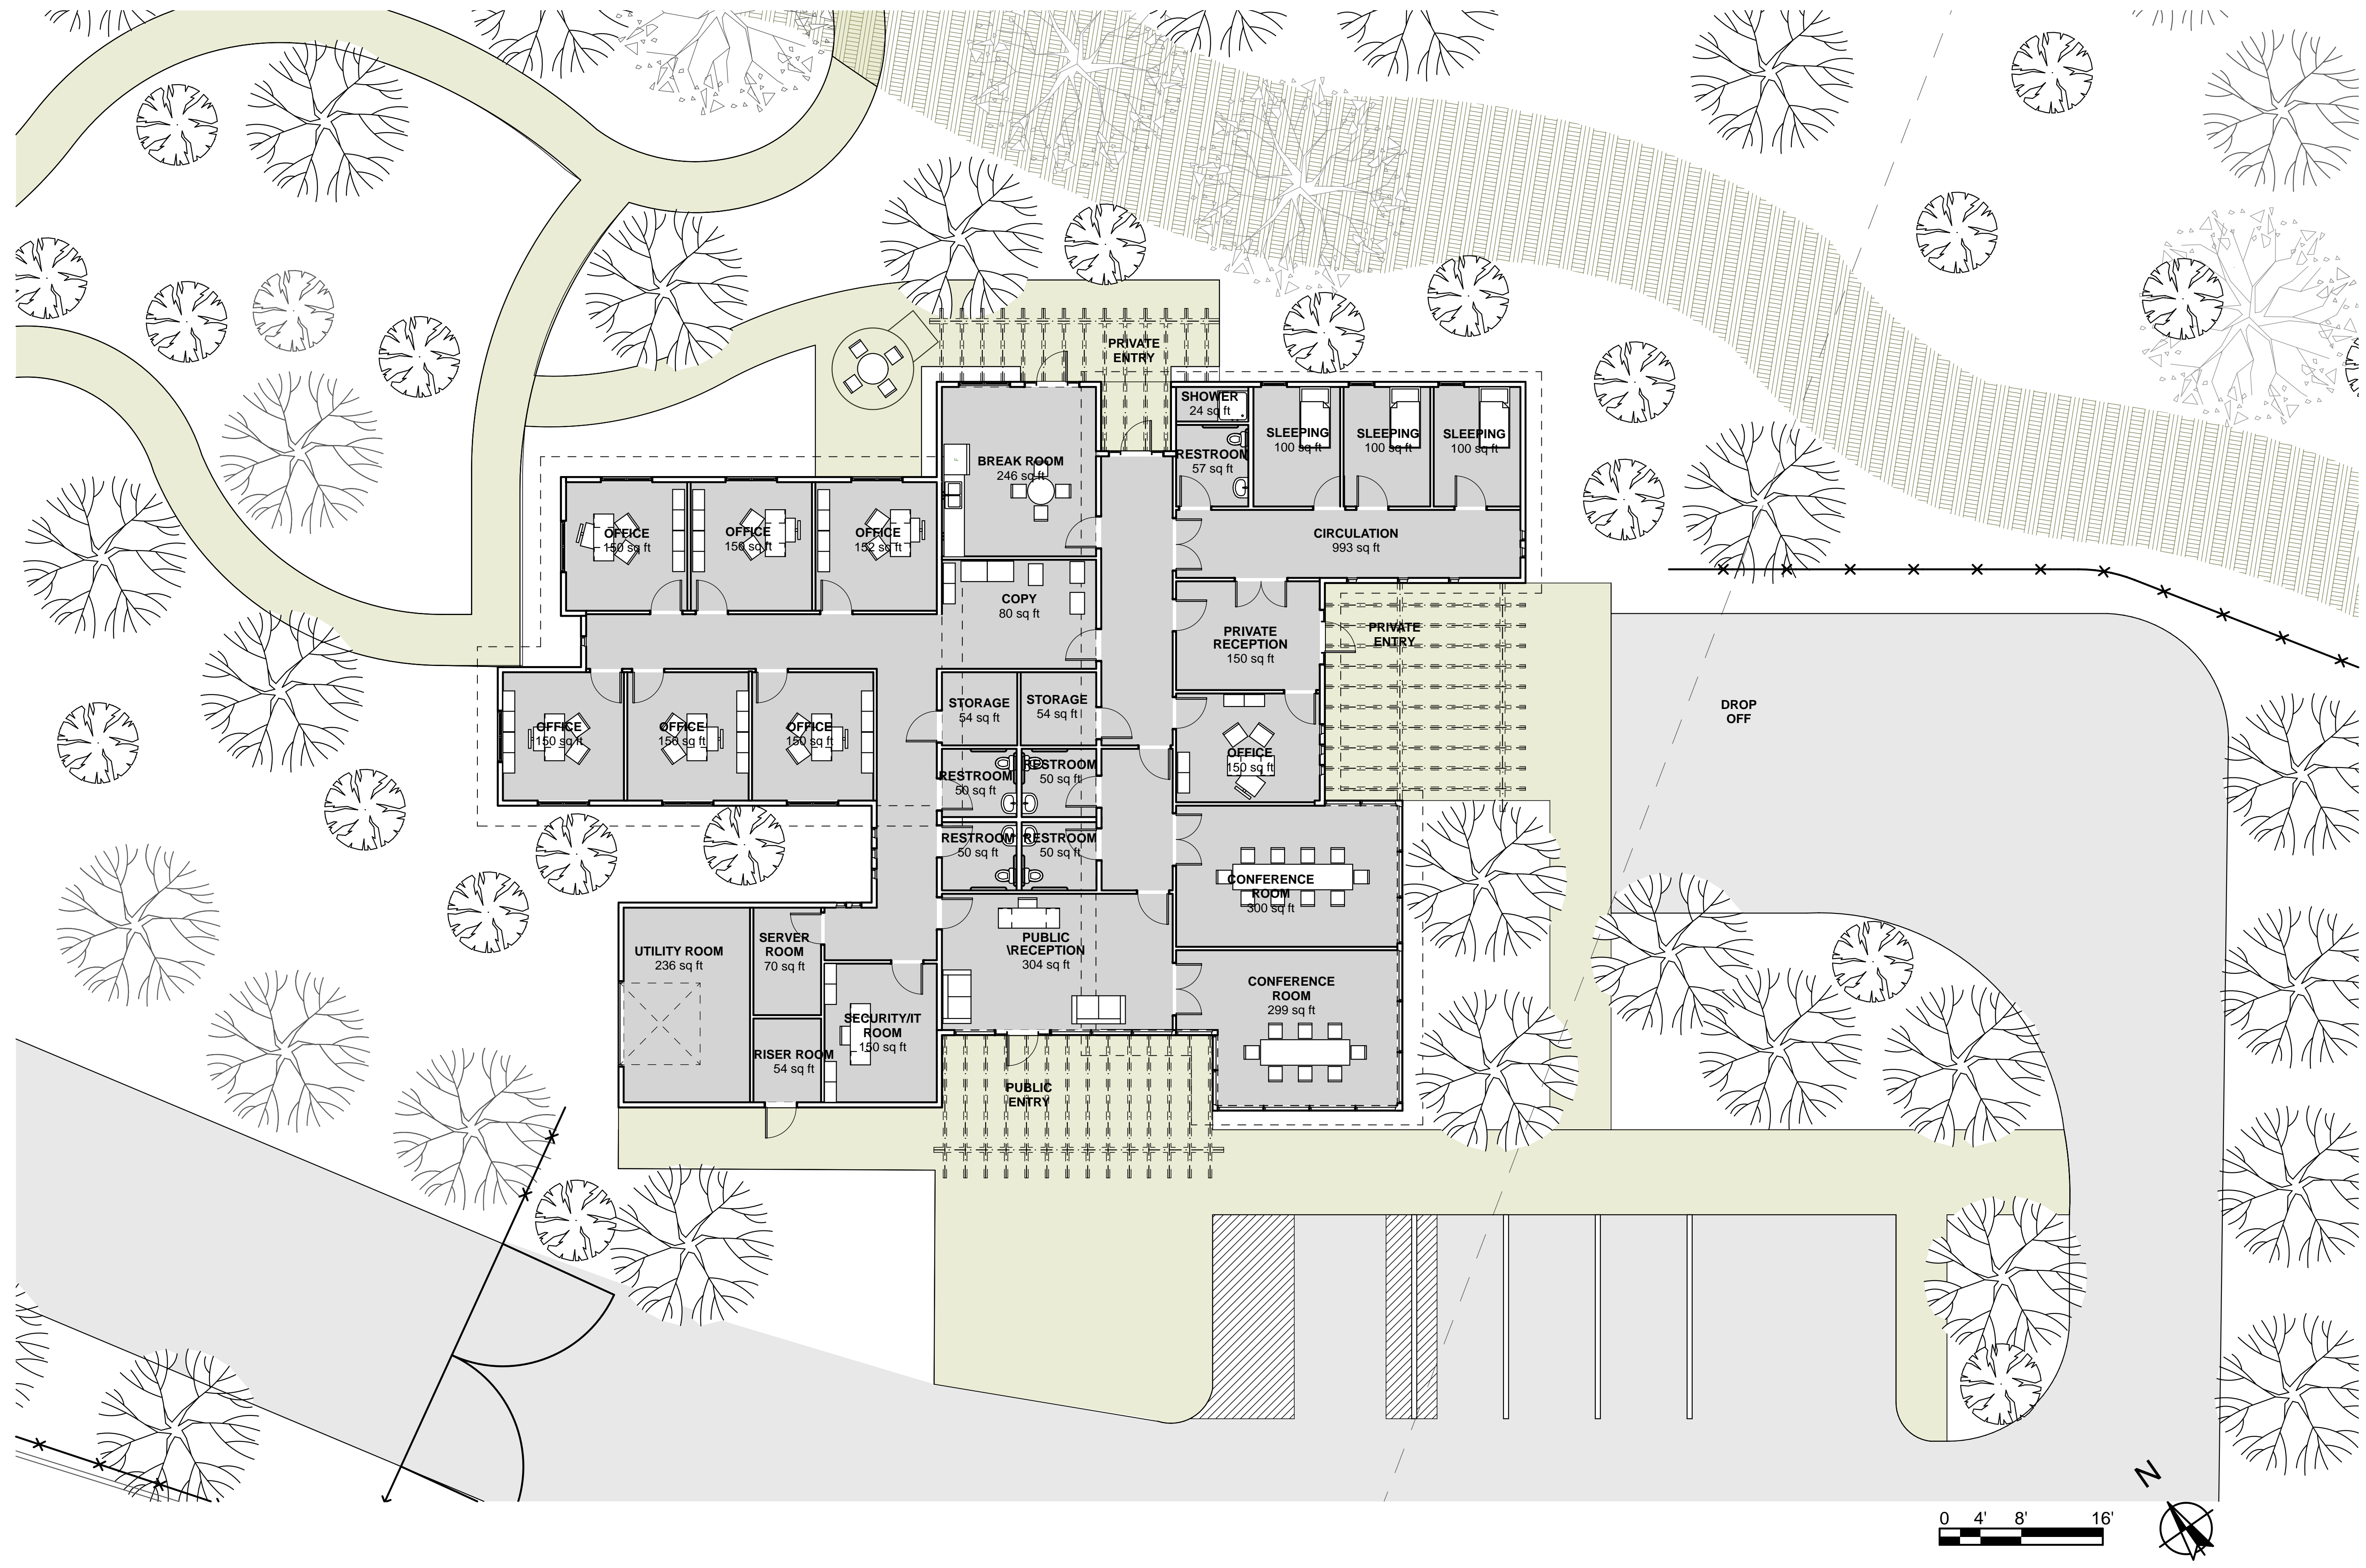

# HEALING CENTER CAMPUS

CONCEPTUAL MASTER PLAN AND DESIGN

10/25/18

FRAMING VIEWS

LABYRINTH

TRAILS AND SEATING

HOUSES

**CONCEPTUAL SITE PLAN**

**ST. JUDES RANCH FOR CHILDREN CSEC HEALING CAMPUS**

100 ST JUDE'S ST BOULDER CITY, NV 89005

for ST. JUDE'S RANCH FOR CHILDREN

CONCEPTUAL MASTER PLAN AND DESIGN

A-2

10/25/18

**MULTI-PURPOSE & THERAPY BUILDING FLOOR PLAN**

**ST. JUDES RANCH FOR CHILDREN CSEC HEALING CAMPUS**

CONCEPTUAL MASTER PLAN AND DESIGN

100 ST JUDE'S ST BOULDER CITY, NV 89005

for ST. JUDE'S RANCH FOR CHILDREN

**ADMINISTRATION & EMERGENCY SHELTER BUILDING FLOOR PLAN**

**ST. JUDES RANCH FOR CHILDREN CSEC HEALING CAMPUS**

CONCEPTUAL MASTER PLAN AND DESIGN

100 ST JUDE'S ST BOULDER CITY, NV 89005

for ST. JUDE'S RANCH FOR CHILDREN

**HOUSE 1 FLOOR PLAN**

**HOUSE 2 FLOOR PLAN**