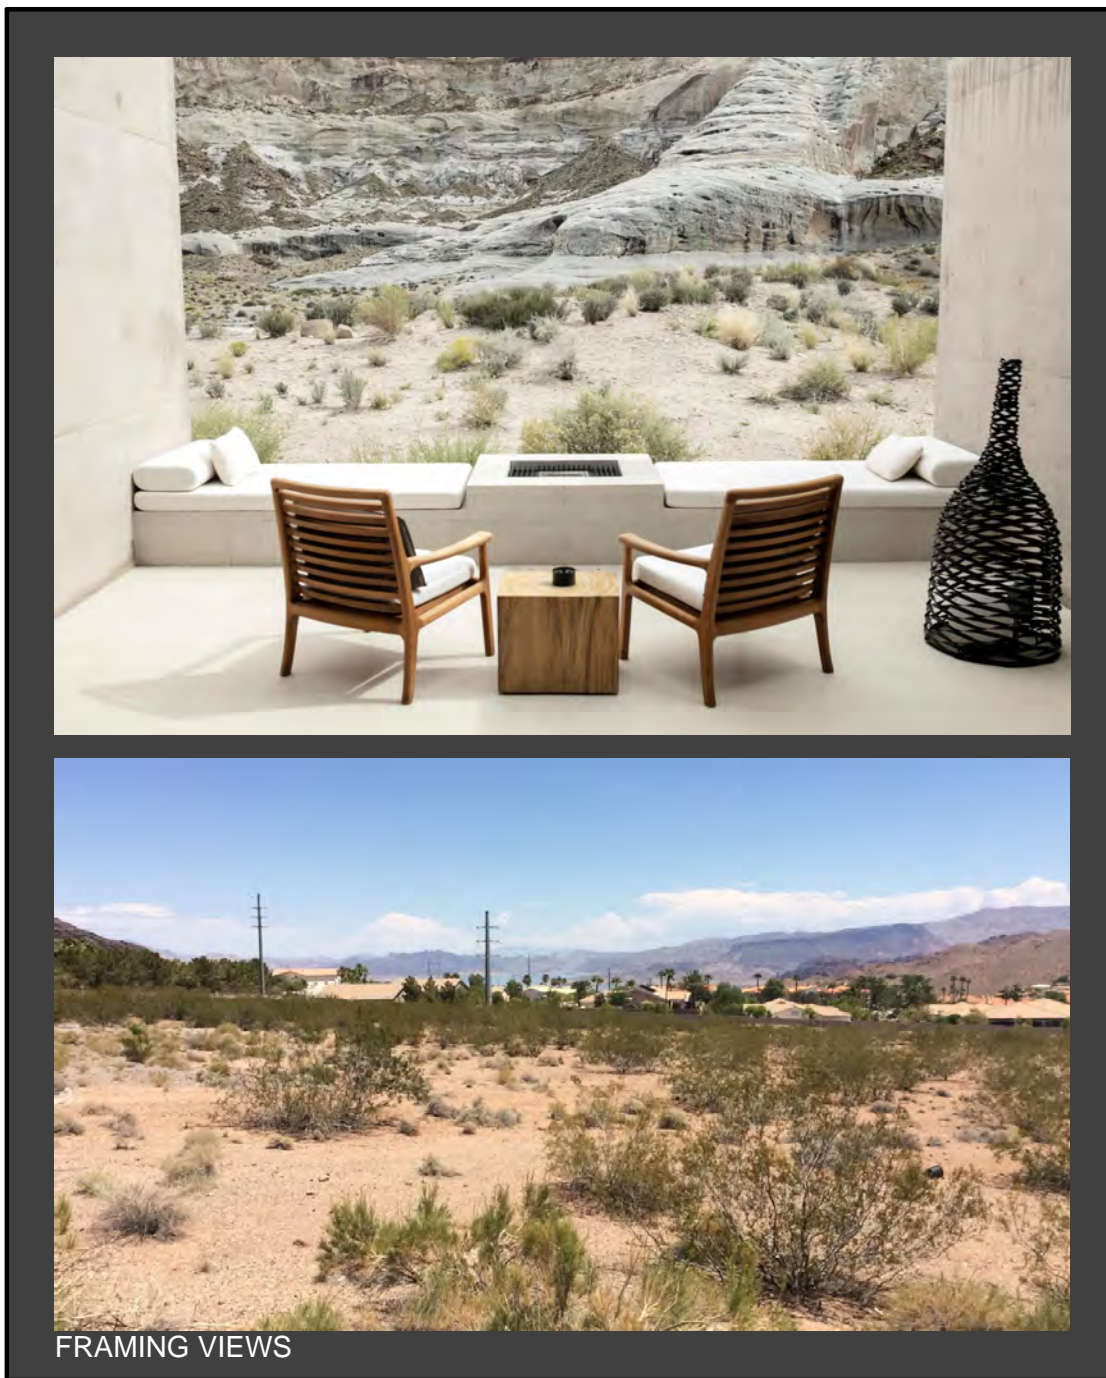

# HEALING CENTER CAMPUS

CONCEPTUAL MASTER PLAN AND DESIGN

10/25/18

FRAMING VIEWS

LABYRINTH

TRAILS AND SEATING

HOUSES

**CONCEPTUAL SITE PLAN**