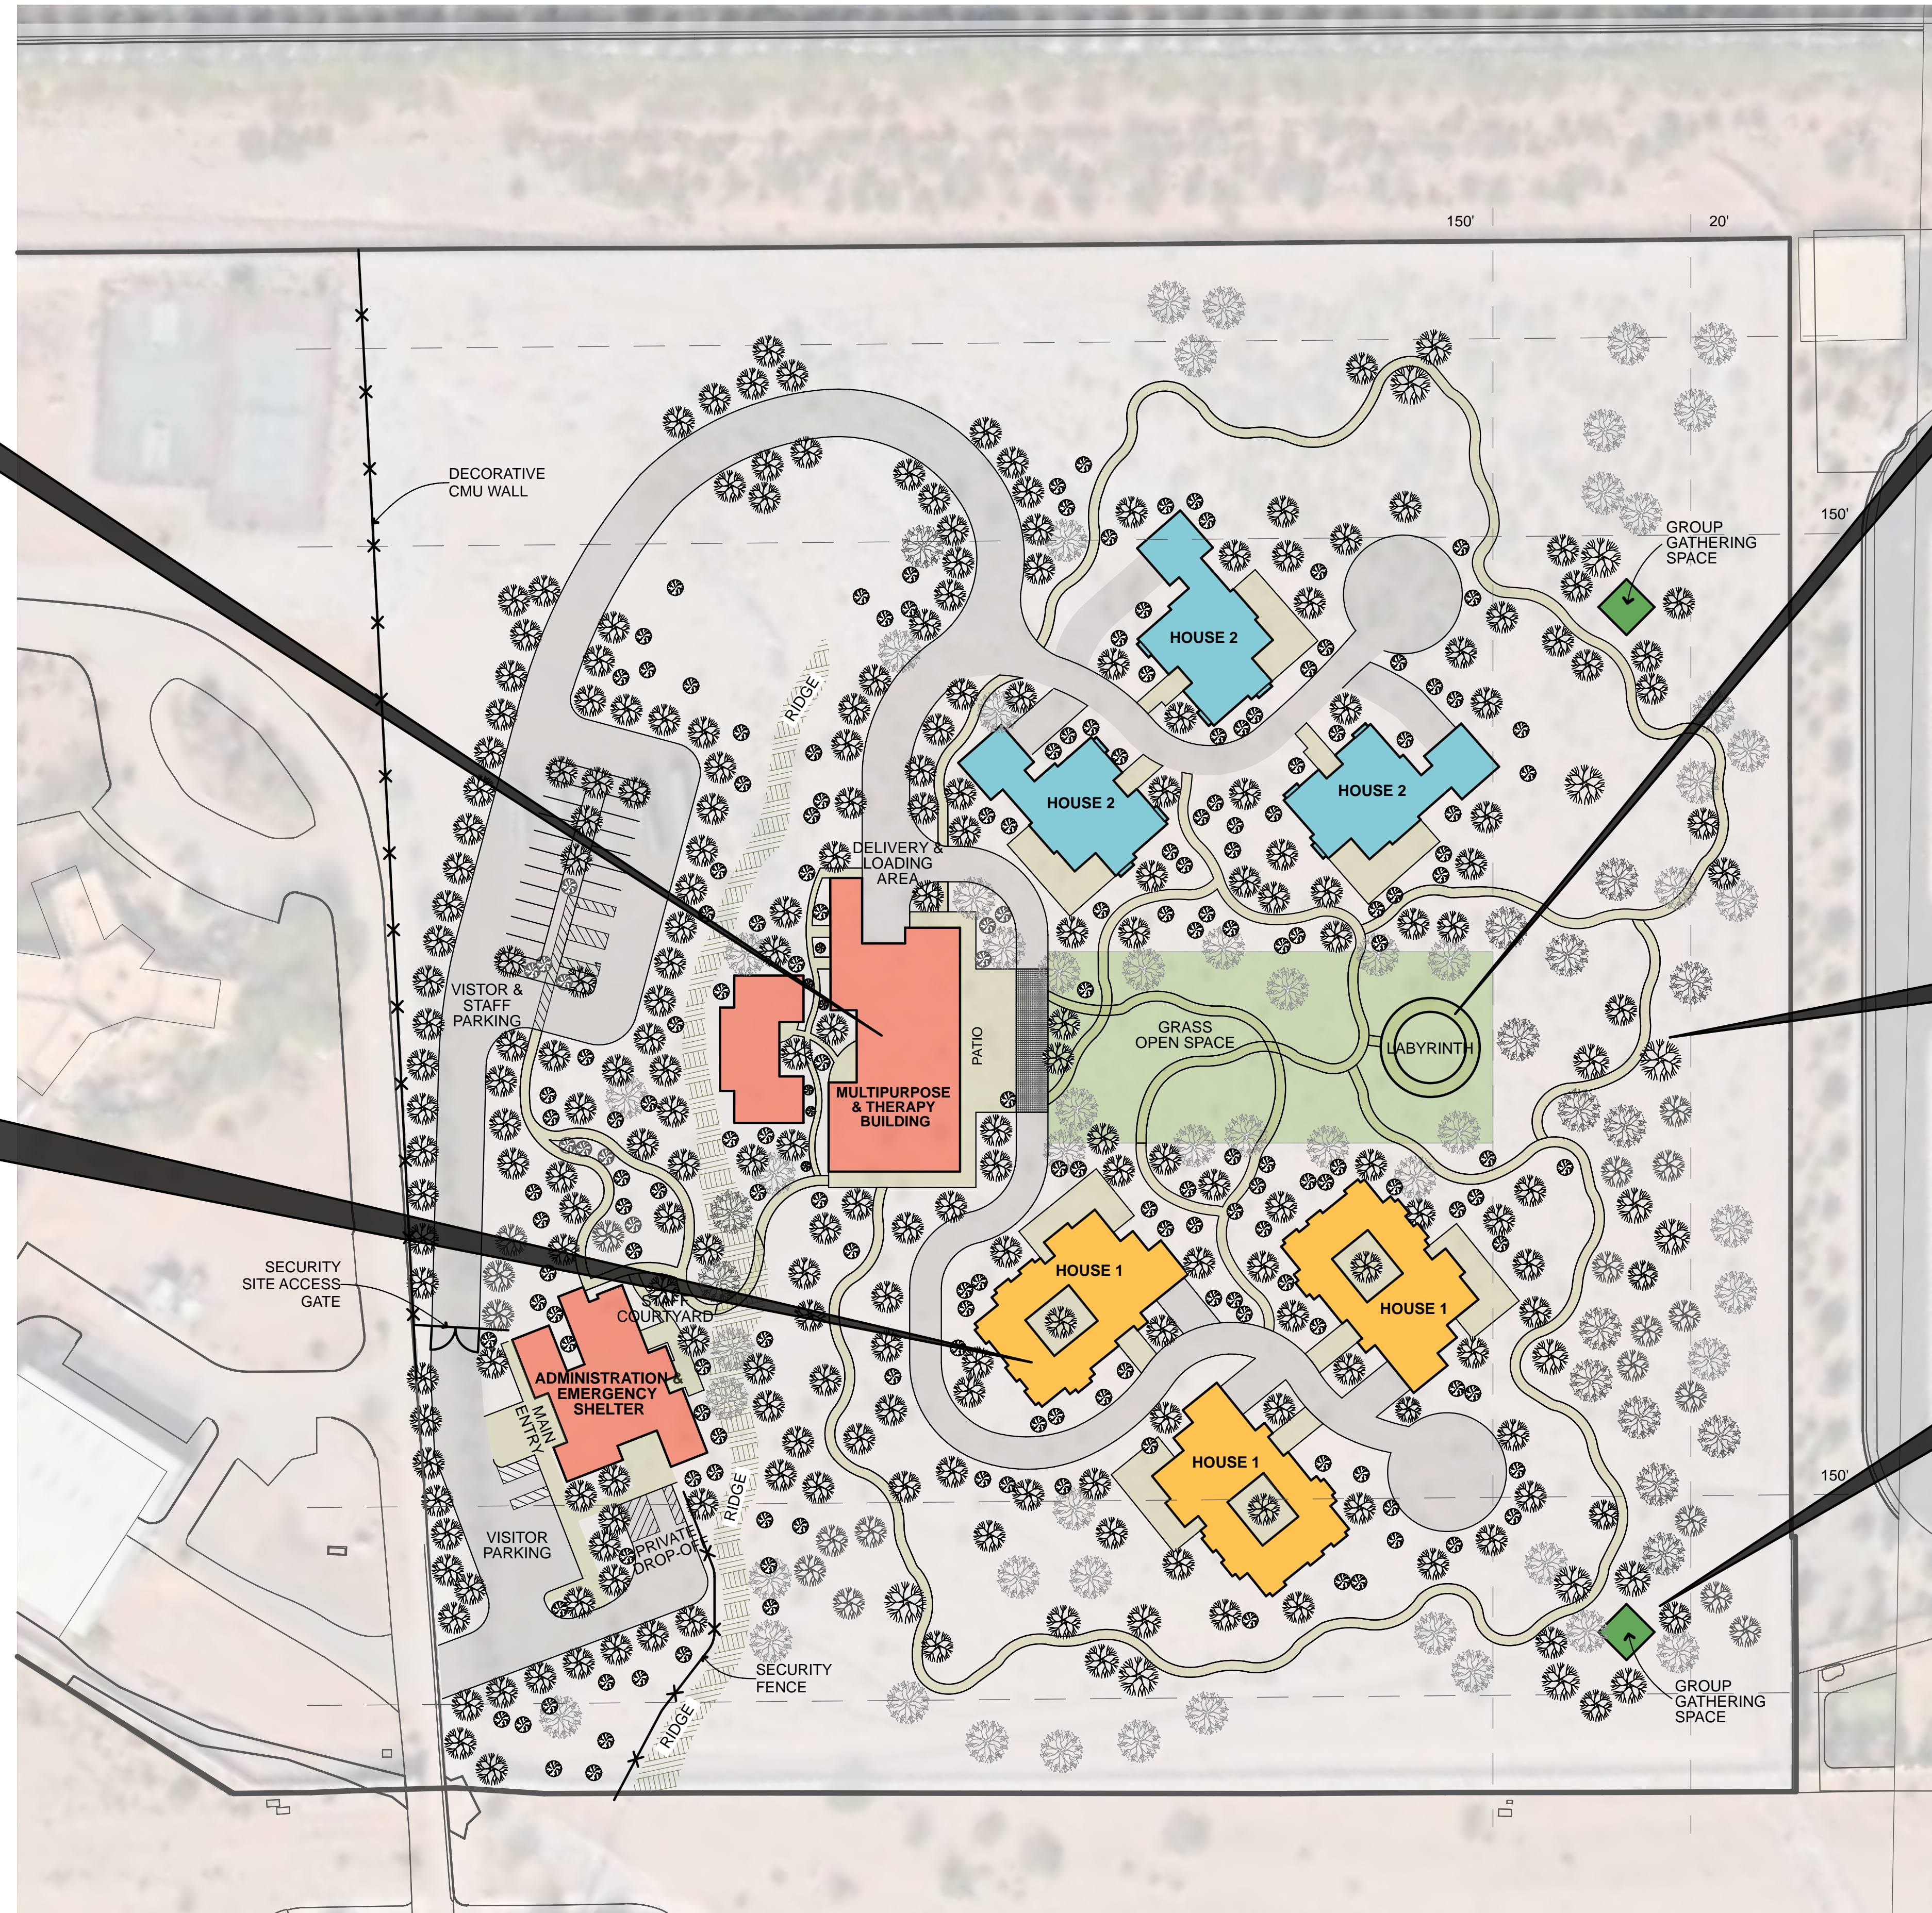

# HEALING CENTER CAMPUS

CONCEPTUAL MASTER PLAN AND DESIGN

10/25/18

FRAMING VIEWS

LABYRINTH

TRAILS AND SEATING

HOUSES

**CONCEPTUAL SITE PLAN**

**ST. JUDES RANCH FOR CHILDREN CSEC HEALING CAMPUS**

100 ST JUDE'S ST BOULDER CITY, NV 89005

for ST. JUDE'S RANCH FOR CHILDREN

CONCEPTUAL MASTER PLAN AND DESIGN

A-2

10/25/18

**MULTI-PURPOSE & THERAPY BUILDING FLOOR PLAN**

**ST. JUDES RANCH FOR CHILDREN CSEC HEALING CAMPUS**

CONCEPTUAL MASTER PLAN AND DESIGN

100 ST JUDE'S ST BOULDER CITY, NV 89005

for ST. JUDE'S RANCH FOR CHILDREN

**ADMINISTRATION & EMERGENCY SHELTER BUILDING FLOOR PLAN**

VIEW FROM ABOVE HEALING CAMPUS

OVERALL SITE PERSPECTIVE

**ST. JUDE'S RANCH FOR CHILDREN CSEC HEALING CAMPUS**

100 ST JUDE'S ST BOULDER CITY, NV 89005

for ST. JUDE'S RANCH FOR CHILDREN

CONCEPTUAL MASTER PLAN AND DESIGN